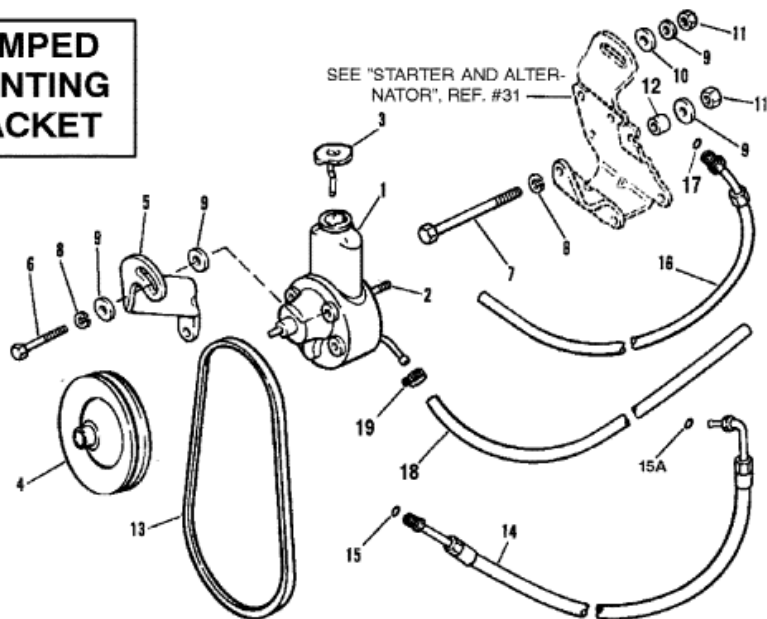

**STAMPED
 MOUNTING
 BRACKET**

Parts List						
Ref	Class	Part	Description	Qty	Comment	Footnote
1		16792A	1 POWER STEERING PUMP ASSE	1		
2	16	41877	STUD	2		
3	36	95805	CAP	1		
4		73873A	1 PULLEY	1		
5		15082T	BRACE	1		
6	10	40001192	SCREW	1		
7	10	40001188	SCREW	1		
8	13	40024	8 LOCKWASHER	2		
9	23	72057	SPACER	4		
10	12	28105	WASHER	1		
11	11	90517	NUT	2		
12	23	45353	SPACER	1		
13	57	37619T	V-BELT	1	(52 IN. USE WITH 5-1/2 IN. DIA.	
13	57	816295T	V-BELT	1	(52-1/2 IN. USE WITH 7 IN. DIA.	
14	32	90494	HOSE	1	(FITTINGS ON BOTH ENDS) S/N	
14	32	98629	1 HOSE	1	(JACKSHAFT MODELS) S/N OF1	
15	25	89879	O-RING	1	S/N OF114689 & BELOW	
16	32	98843	39 HOSE	1	(FITTING ON ONE END) S/N OF1	
16	32	98624	1 HOSE	1	(JACKSHAFT MODELS) S/N OF1	
14	32	806222	16 HOSE	1	(FITTINGS ON BOTH ENDS) S/N	
14	32	806222	36 HOSE	1	(JACKSHAFT MODELS) S/N OF1	
15	25	89879	O-RING	1	S/N OF114690 & ABOVE	
15A	25	806232	O-RING	1	S/N OF114690 & ABOVE	
16	32	806221	42 HOSE	1	(FITTING ON ONE END) S/N OF1	
16	32	806221	45 HOSE	1	(JACKSHAFT MODELS) S/N OF1	
17	25	89879	O-RING	1	S/N OF114690 & ABOVE	
18	32	52519	14 HOSE	1		
19	54	815504206	CLAMP	3		